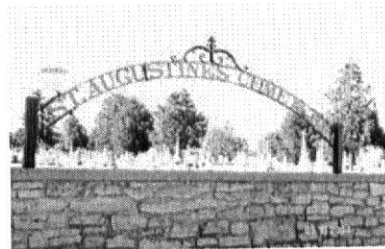

FIND A GRAVE

Actions

- [Begin New Search](#)
- [Refine Last Search](#)
- [Cemetery Lookup](#)
- [Add Burial Records](#)
- [Help with Find A Grave](#)

Find all **Leys** in:

- [Saint Augustines Cemetery](#)
- [Minster](#)
- [Auglaize County](#)
- [Ohio](#)
- [Find A Grave](#)

[Top Contributors](#)

- [Success Stories](#)
- [Discussion Forums](#)
- [Find A Grave Store](#)
- [Support Find A Grave](#)

[Log In](#)

Advertisement

Emma W Daniel Ley

Memorial   Photos   Flowers

[Share](#)   [Edit](#)

[Learn about upgrading this memorial...](#)

Birth: 1898
Death: 1982

Family links:

Spouses:
Louis Emmanuel Ley (1893 - 1930)
Leroy L Ley (1906 - 1970)

Children:
Chester Hubert Ley (1919 - 1999)*
Paul Ley (1924 - 1945)*
Jacqueline Ley Giere Pittman (1928 - 1983)*

*Calculated relationship

Burial:
[Saint Augustines Cemetery](#)
Minster
Auglaize County
Ohio, USA

Created by: [Lucille Francis](#)
Record added: Jul 25, 2010
Find A Grave Memorial# 55411552

Cemetery Photo
Added by: [LKlaer](#)

[Add a photo for this person](#)

[Request A Photo](#)

Photos may be scaled.
Click on image for full size.

[Accuracy and Copyright Disclaimer](#)