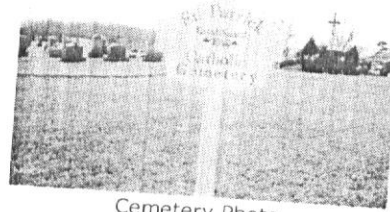

FIND A GRAVE

Actions

- [Begin New Search](#)
- [Refine Last Search](#)
- [Cemetery Lookup](#)
- [Add Burial Records](#)
- [Help with Find A Grave](#)

Find all **Arlings** in:

- [Saint Patricks Cemetery](#)
- [Saint Patrick](#)
- [Shelby County](#)
- [Ohio](#)
- [Find A Grave](#)

- [Top Contributors](#)
- [Success Stories](#)
- [Discussion Forums](#)
- [Find A Grave Store](#)
- [Support Find A Grave](#)

[Log In](#)

Advertisement

AdChoices

NETFLIX

Instantly watch movies

FREE TRIAL

Watch *Quills* on your PC, Mac or right on your TV.

[Click here](#)

Search To Find Obituaries & Death Records

First Name: _____ Last Name: _____ City: _____ State: **ATTACHES**
Nationwide

Henry Arling

Memorial Photos Flowers

[Learn about upgrading this memorial...](#)

[Edit](#)

Birth: Aug. 20, 1894
Death: 1960

Father: Bernard Henry Arling(11-11-1864-1-29-1935) and
Mother: Elizabeth Leining(10-15-1843*(----))

Note: married 9-7-1921 to Bertha M. Kaiser

Burial:
[Saint Patricks Cemetery](#)
Saint Patrick
Shelby County
Ohio, USA
Plot: 19-F

Created by: [Pamela HOLETON](#)
Record added: Jul 23, 2007
Find A Grave Memorial# 20597369

Cemetery Photo
Added by: [Joan Shoffner](#)

[Add a photo for this person](#)

[Request A Photo](#)

Photos may be scaled. Click on image for full size.

[Leave flowers and a note](#)

[Accuracy and Copyright Disclaimer](#)